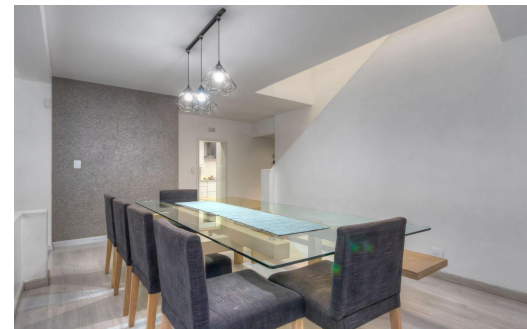

3

2.5

2

**R2,250,000**

Townhouse For Sale in Killarney

<b>FLOOR SIZE</b>	252m <sup>2</sup>	<b>GARAGES</b>	2
<b>LAND SIZE</b>	-	<b>PARKINGS</b>	-
<b>BEDROOMS</b>	3	<b>FLATLETS</b>	-
<b>BATHROOMS</b>	2.5	<b>DOMESTIC ACCOM.</b>	1
<b>KITCHENS</b>	1	<b>POOL</b>	Yes
<b>LOUNGES</b>	2		
<b>DINING ROOMS</b>	1		
<b>STUDIES</b>	-		