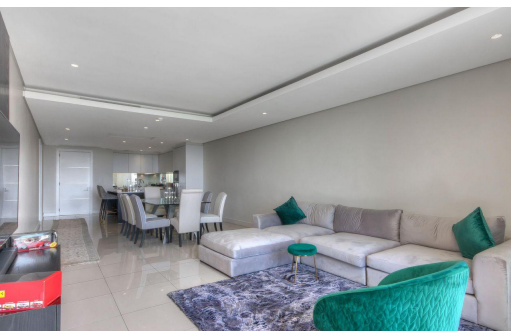

 2

 2

 -

**R6,900,000**

Apartment For Sale in Houghton Estate

**FLOOR SIZE** 139m<sup>2</sup>  
**LAND SIZE** -  
**BEDROOMS** 2  
**BATHROOMS** 2  
**KITCHENS** 1  
**LOUNGES** 1  
**DINING ROOMS** 1  
**STUDIES** -