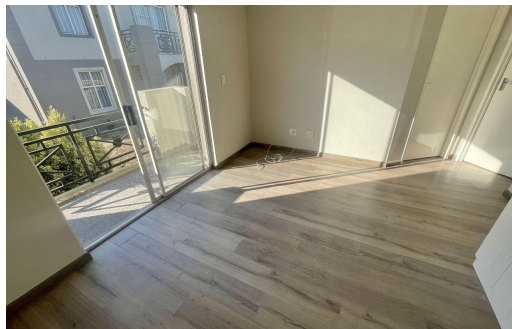

 2
 1
 -

R9,500 pm

Flat To Let in Vredekleof

FLOOR SIZE	55m ²	GARAGES	-
LAND SIZE	-	PARKINGS	1
BEDROOMS	2	FLATLETS	-
BATHROOMS	1	DOMESTIC ACCOM.	-
KITCHENS	1	POOL	Yes
LOUNGES	1		
DINING ROOMS	-		
STUDIES	-		