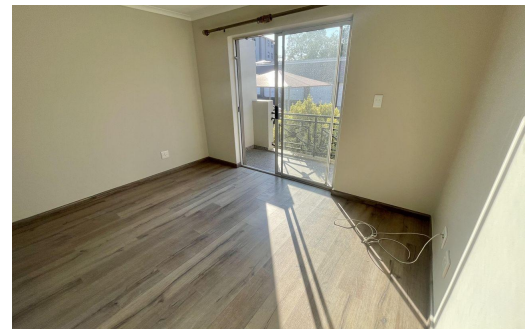

 2
 1
 -

R9,500 pm

Flat To Let in Vredekleof

FLOOR SIZE	55m ²	GARAGES	-
LAND SIZE	-	PARKINGS	1
BEDROOMS	2	FLATLETS	-
BATHROOMS	1	DOMESTIC ACCOM.	-
KITCHENS	1	POOL	Yes
LOUNGES	1		
DINING ROOMS	-		
STUDIES	-		