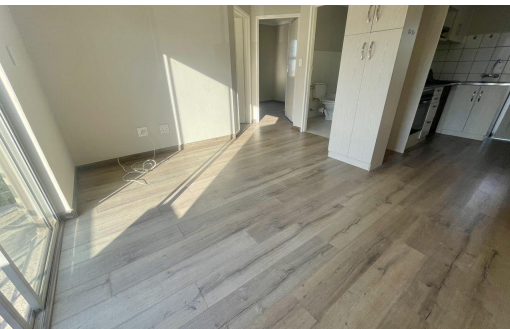

 2
 1
 -

R9,500 pm

Flat To Let in Vredekleof

FLOOR SIZE	55m ²	GARAGES	-
LAND SIZE	-	PARKINGS	1
BEDROOMS	2	FLATLETS	-
BATHROOMS	1	DOMESTIC ACCOM.	-
KITCHENS	1	POOL	Yes
LOUNGES	1		
DINING ROOMS	-		
STUDIES	-		