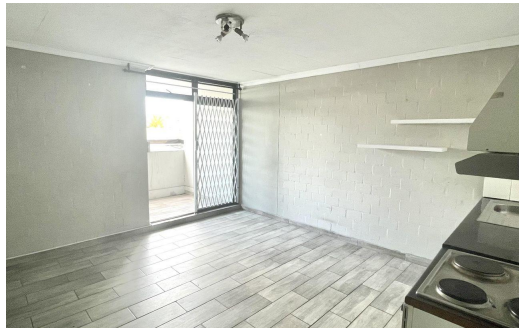

R7,500 pm

Apartment To Let in Wynberg

FLOOR SIZE	45m²	GARAGES	-
LAND SIZE	-	PARKINGS	1
BEDROOMS	1	FLATLETS	-
BATHROOMS	1	DOMESTIC ACCOM.	-
KITCHENS	0.5		
LOUNGES	1		
DINING ROOMS	-		
STUDIES	-		
FURNISHED	Yes		

Eileen Vermuelen
0843086253
eileen@abcprop.co.za