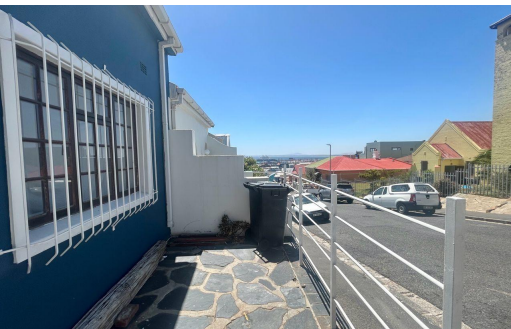

2

1

-

**R1,750,000**

**Semi Detached For Sale in Walmer Estate**

**LAND SIZE** 103m<sup>2</sup>  
**BEDROOMS** 2  
**BATHROOMS** 1  
**KITCHENS** 1  
**LOUNGES** 1  
**DINING ROOMS** -  
**STUDIES** -

**GARAGES** -  
**PARKINGS** -  
**FLATLETS** -  
**DOMESTIC ACCOM.** -  
**PETS ALLOWED** Yes