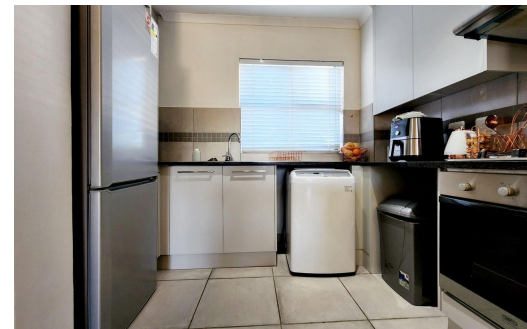

 2

 2

 -

R1,295,000

Apartment For Sale in Wellington Central

FLOOR SIZE	71m ²	GARAGES	-
LAND SIZE	-	PARKINGS	1
BEDROOMS	2	FLATLETS	-
BATHROOMS	2	DOMESTIC ACCOM.	-
KITCHENS	1		
LOUNGES	1		
DINING ROOMS	1		
STUDIES	-		