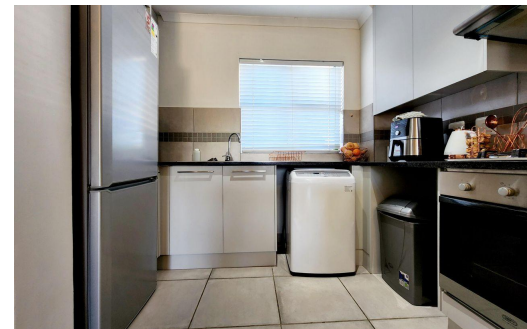

2

2

-

R1,250,000

Apartment For Sale in Wellington Central

FLOOR SIZE	71m ²	GARAGES	-
LAND SIZE	-	PARKINGS	1
BEDROOMS	2	FLATLETS	-
BATHROOMS	2	DOMESTIC ACCOM.	-
KITCHENS	1		
LOUNGES	1		
DINING ROOMS	1		
STUDIES	-		