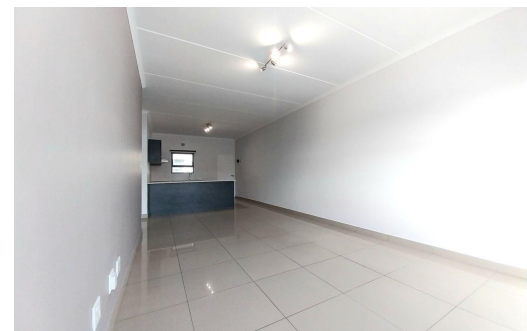

 2

 2

 -

R1,840,000

Apartment For Sale in Edgemean

FLOOR SIZE	70m ²	GARAGES	-
BEDROOMS	2	PARKINGS	2
BATHROOMS	2	FLATLETS	-
KITCHENS	1	DOMESTIC ACCOM.	-
LOUNGES	1	POOL	Yes
DINING ROOMS	1	PETS ALLOWED	Yes
STUDIES	-		