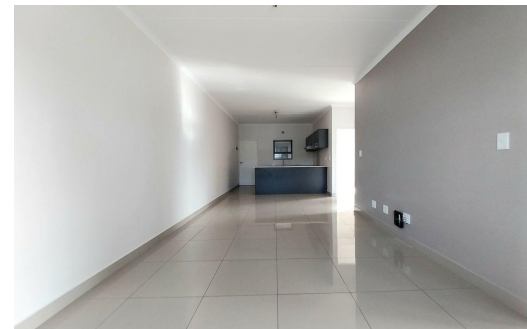

 2

 1

 -

R1,790,000

Apartment For Sale in Edgemean

FLOOR SIZE	61m ²	GARAGES	-
BEDROOMS	2	PARKINGS	2
BATHROOMS	1	FLATLETS	-
KITCHENS	1	DOMESTIC ACCOM.	-
LOUNGES	1	POOL	Yes
DINING ROOMS	1	PETS ALLOWED	Yes
STUDIES	-		