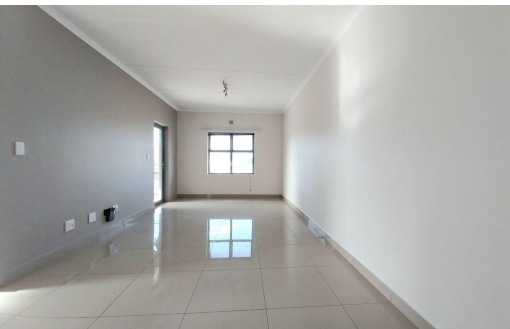

 2

 1

 -

R1,790,000

Apartment For Sale in Edgemean

FLOOR SIZE	61m ²	GARAGES	-
BEDROOMS	2	PARKINGS	2
BATHROOMS	1	FLATLETS	-
KITCHENS	1	DOMESTIC ACCOM.	-
LOUNGES	1	POOL	Yes
DINING ROOMS	1	PETS ALLOWED	Yes
STUDIES	-		