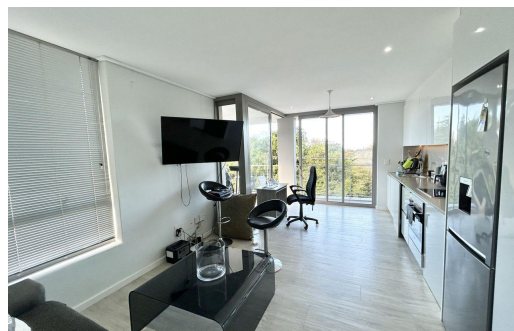

2

2

-

R2,600,000

Apartment For Sale in Kenilworth Upper

| | | | |
|---------------------|------------------|------------------------|---|
| FLOOR SIZE | 76m ² | GARAGES | - |
| LAND SIZE | - | PARKINGS | 1 |
| BEDROOMS | 2 | FLATLETS | - |
| BATHROOMS | 2 | DOMESTIC ACCOM. | - |
| KITCHENS | 1 | | |
| LOUNGES | 1 | | |
| DINING ROOMS | - | | |
| STUDIES | - | | |