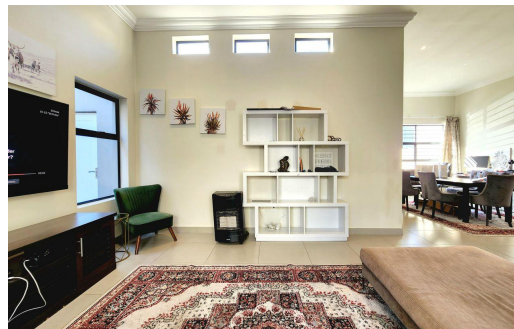

3

2

1

R2,695,000

House For Sale in Sandown

FLOOR SIZE 250m²
LAND SIZE -
BEDROOMS 3
BATHROOMS 2
KITCHENS 1
LOUNGES 1
DINING ROOMS 1
STUDIES -

GARAGES 1
PARKINGS 2
FLATLETS -
DOMESTIC ACCOM. -
PETS ALLOWED Yes