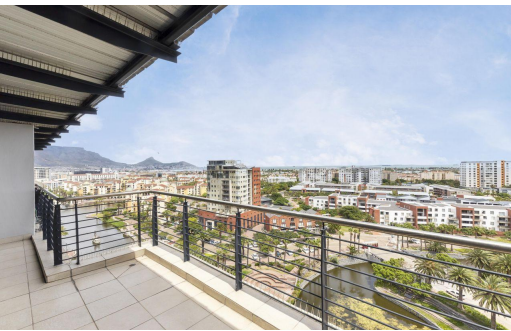

 2

 2.5

 -

R3,995,000

Penthouse For Sale in Century City

FLOOR SIZE 157m²
LAND SIZE -
BEDROOMS 2
BATHROOMS 2.5
KITCHENS 1
LOUNGES 1
DINING ROOMS 1
STUDIES 0.5

GARAGES -
PARKINGS 2
FLATLETS -
DOMESTIC ACCOM. -
POOL Yes