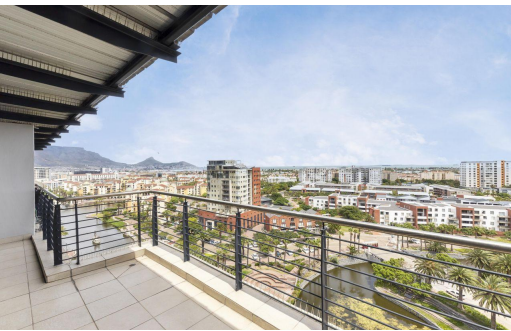

2

2.5

-

R3,995,000

Penthouse For Sale in Century City

FLOOR SIZE 157m²
LAND SIZE -
BEDROOMS 2
BATHROOMS 2.5
KITCHENS 1
LOUNGES 1
DINING ROOMS 1
STUDIES 0.5

GARAGES -
PARKINGS 2
FLATLETS -
DOMESTIC ACCOM. -
POOL Yes