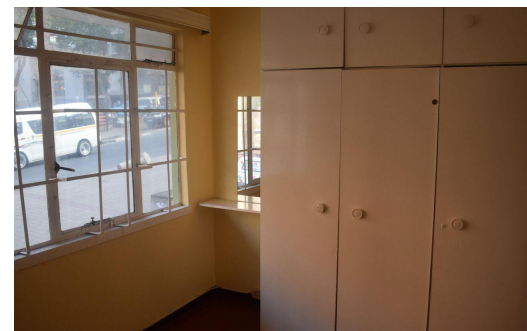

framework
PROPERTY SERVICES

Special MARCH ADDRESS

VALID UNTIL MARCH 31ST

1ST MONTH RENT
DEPOSIT

PLY

CONTACT US NOW

Wonder De

R3,550 pm

Flat To Let in Hillbrow

FLOOR SIZE	37m²
BEDROOMS	1
BATHROOMS	1
KITCHENS	1
LOUNGES	1

Martha Matlala
065 302 5061

martha@framework.co.za