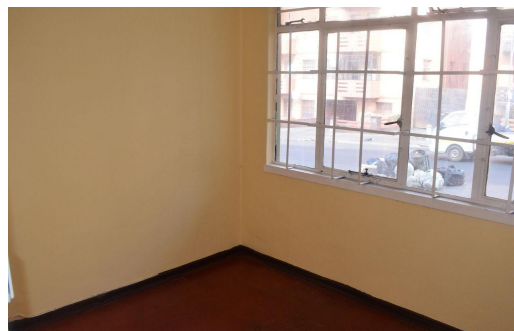

framework
PROPERTY SERVICES

Special MARCH ADDRESS

VALID UNTIL MARCH 31ST

1ST MONTH RENT
DEPOSIT

PLY

CONTACT US NOW

Wonder De

R3,550 pm

Flat To Let in Hillbrow

FLOOR SIZE	37m²
BEDROOMS	1
BATHROOMS	1
KITCHENS	1
LOUNGES	1

Martha Matlala
065 302 5061

martha@framework.co.za