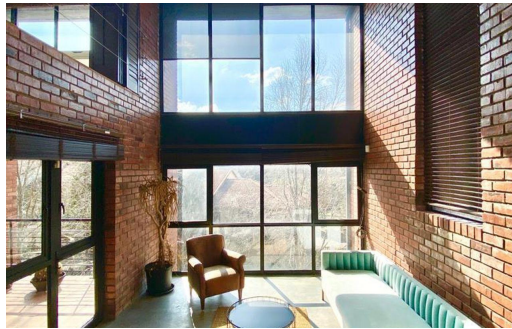

 2
 3
 2

R17,500 pm

Apartment To Let in Atholl Gardens

FLOOR SIZE	152m ²	GARAGES	2
LAND SIZE	152m ²	PARKINGS	-
BEDROOMS	2	FLATLETS	-
BATHROOMS	3	DOMESTIC ACCOM.	-
KITCHENS	1	POOL	Yes
LOUNGES	1		
DINING ROOMS	1		
STUDIES	-		