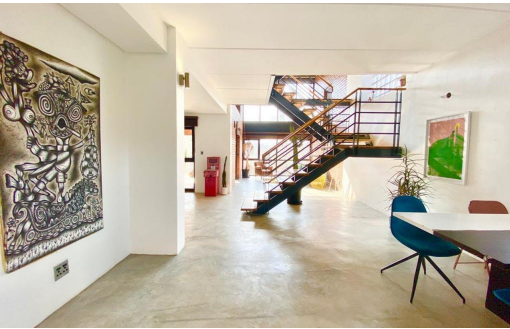

 2
 3
 2

R17,500 pm

Apartment To Let in Atholl Gardens

FLOOR SIZE	152m ²	GARAGES	2
LAND SIZE	152m ²	PARKINGS	-
BEDROOMS	2	FLATLETS	-
BATHROOMS	3	DOMESTIC ACCOM.	-
KITCHENS	1	POOL	Yes
LOUNGES	1		
DINING ROOMS	1		
STUDIES	-		