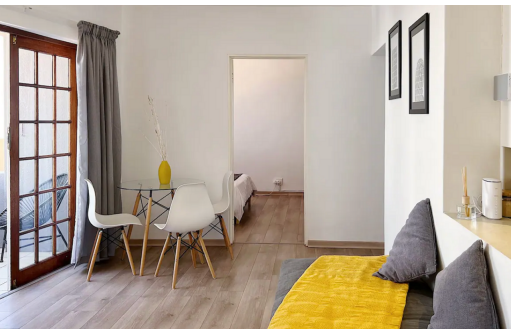

 2
 1
 -

R16,000 pm

Apartment To Let in Gardens

FLOOR SIZE	65m ²	GARAGES	-
LAND SIZE	60m ²	PARKINGS	1
BEDROOMS	2	FLATLETS	-
BATHROOMS	1	DOMESTIC ACCOM.	-
KITCHENS	1	PETS ALLOWED	Yes
LOUNGES	1		
DINING ROOMS	1		
STUDIES	1		
FURNISHED	Yes		