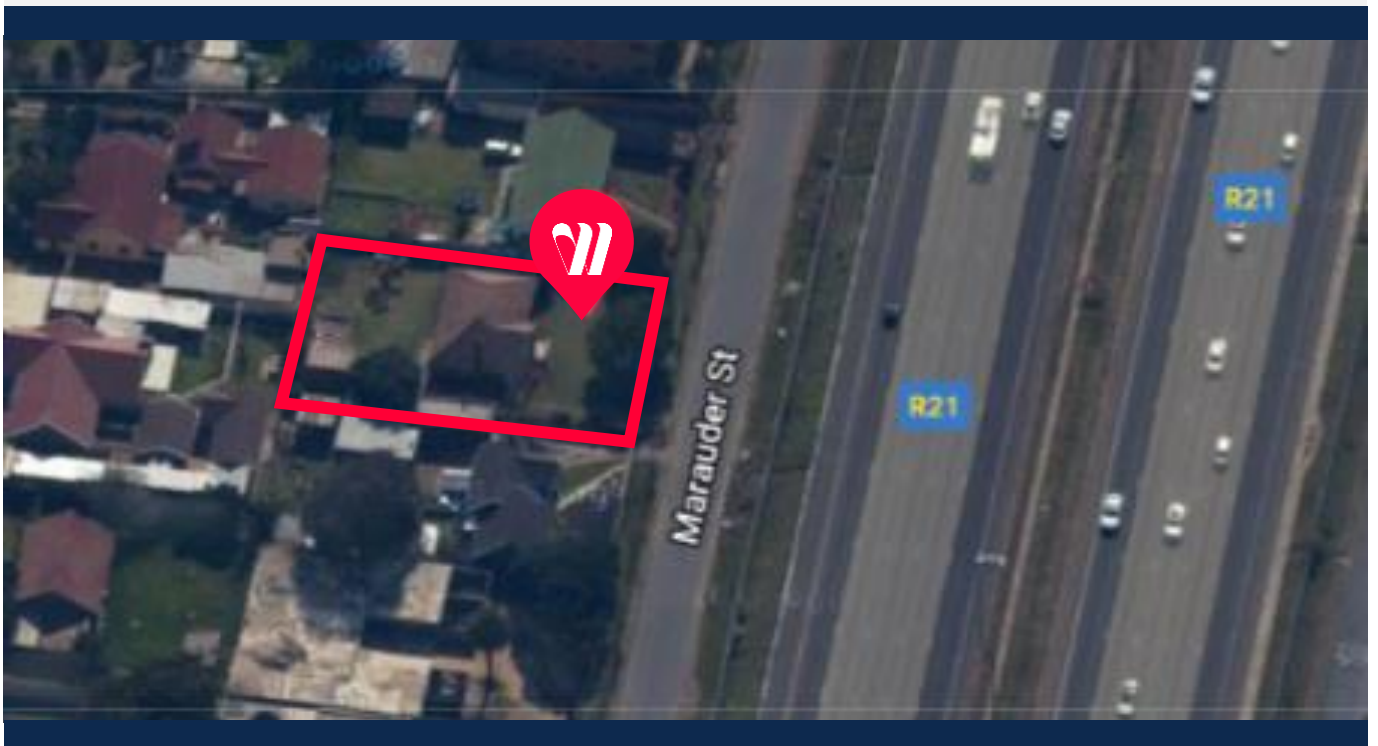

Residential Property To Rent

RHODESFIELD, KEMPTON PARK

Available: March 2025

71 Marauder Street, Rhodesfield, Kempton Park

About the property...

R9 000,00*
Per Month

Lease Type	Residential
Lease Period	2 Years
Annual Escalation	8%
Lease Includes	Rent Rates & taxes
Lease Excludes	Electricity (pre-paid) & water
Land Size	991 m ²

*Rate is inclusive of VAT

71 Marauder Street, Rhodesfield, Kempton Park

About the property...

Discover Rhodesfield, a strategic positioned area seamlessly combining residential, commercial, and light-industrial spaces, right next to O.R. Tambo International Airport. This property is well located and is in close proximity to nearby schools, main roads, as well as local shops all within a short driving distance.