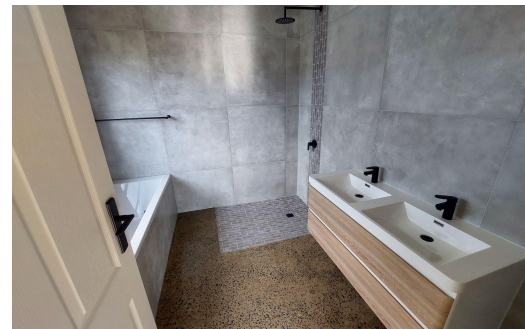

 3

 2

 2

R2,600,000

Freestanding For Sale in Waterfall

FLOOR SIZE	270m ²	GARAGES	2
LAND SIZE	4,000m ²	PARKINGS	6
BEDROOMS	3	FLATLETS	-
BATHROOMS	2	DOMESTIC ACCOM.	-
KITCHENS	1	PETS ALLOWED	Yes
LOUNGES	1		
DINING ROOMS	1		
STUDIES	-		