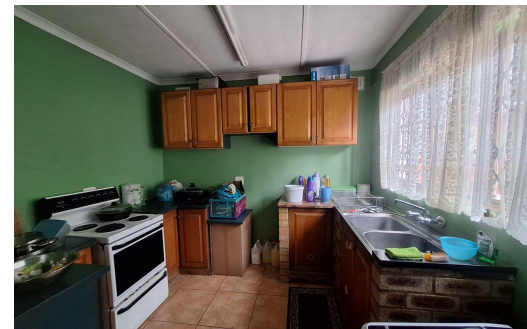

 4

 1

 -

R7,500 pm

Freestanding To Let in Silverglen

FLOOR SIZE	250m ²
LAND SIZE	10,670m ²
BEDROOMS	4
BATHROOMS	1
KITCHENS	1
LOUNGES	1
DINING ROOMS	1
STUDIES	-

GARAGES	-
PARKINGS	8
FLATLETS	2
DOMESTIC ACCOM.	-