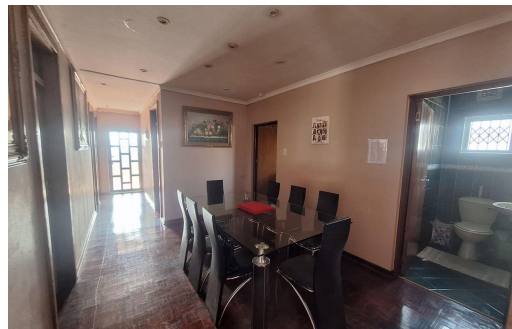

 4

 1

 -

R7,500 pm

Freestanding To Let in Silverglen

FLOOR SIZE	250m ²
LAND SIZE	10,670m ²
BEDROOMS	4
BATHROOMS	1
KITCHENS	1
LOUNGES	1
DINING ROOMS	1
STUDIES	-

GARAGES	-
PARKINGS	8
FLATLETS	2
DOMESTIC ACCOM.	-