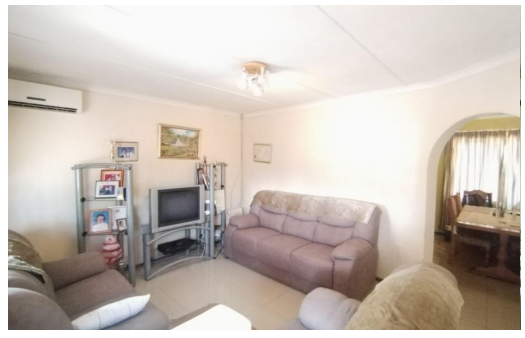

 3
 1.5
 1

R995,000

Gated Estate For Sale in New Germany

BEDROOMS	3	GARAGES	1
BATHROOMS	1.5	PARKINGS	4
KITCHENS	1	FLATLETS	-
LOUNGES	1	DOMESTIC ACCOM.	-
DINING ROOMS	1	POOL	Yes
STUDIES	-	PETS ALLOWED	Yes