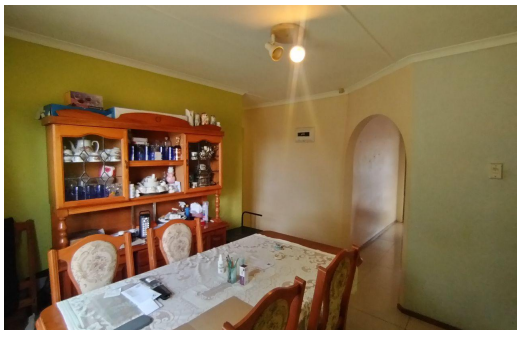

 3
 1.5
 1

R995,000

Gated Estate For Sale in New Germany

BEDROOMS	3	GARAGES	1
BATHROOMS	1.5	PARKINGS	4
KITCHENS	1	FLATLETS	-
LOUNGES	1	DOMESTIC ACCOM.	-
DINING ROOMS	1	POOL	Yes
STUDIES	-	PETS ALLOWED	Yes