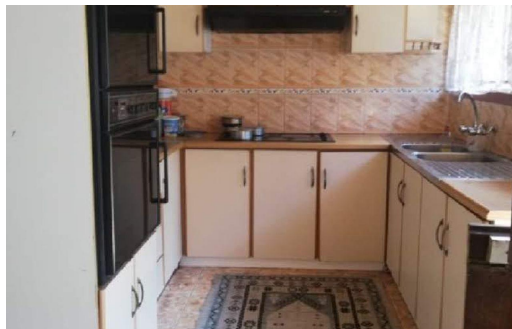

 5
 3
 -

R950,000

Freestanding For Sale in Bottlebrush

FLOOR SIZE	-	GARAGES	-
LAND SIZE	1,000m ²	PARKINGS	4
BEDROOMS	5	FLATLETS	1
BATHROOMS	3	DOMESTIC ACCOM.	-
KITCHENS	1		
LOUNGES	2		
DINING ROOMS	1		
STUDIES	-		