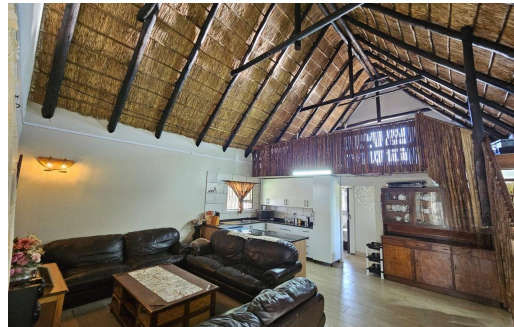

2

1

-

R1,890,000

House For Sale in Potchefstroom Rural

LAND SIZE 1.50Ha
BEDROOMS 2
BATHROOMS 1
KITCHENS 1
LOUNGES 1
DINING ROOMS -
STUDIES -

GARAGES -
PARKINGS 4
FLATLETS -
DOMESTIC ACCOM. -

RATES R470 pm (Estimated)