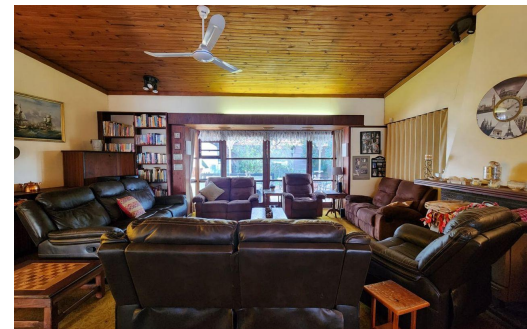

 4
 3
 2

R1,395,000

House For Sale in Potchefstroom Central

LAND SIZE	1,360m ²	GARAGES	2
BEDROOMS	4	PARKINGS	3
BATHROOMS	3	FLATLETS	-
KITCHENS	1	DOMESTIC ACCOM.	1
LOUNGES	1	POOL	Yes
DINING ROOMS	1	PETS ALLOWED	Yes
STUDIES	1		