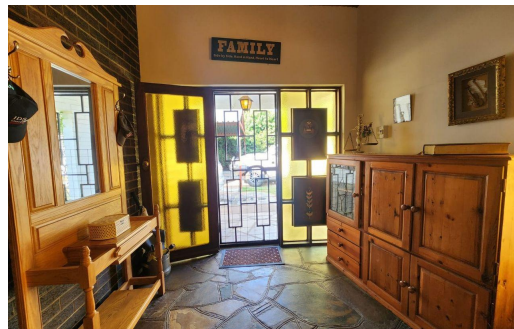

 4
 3
 2

R1,395,000

House For Sale in Potchefstroom Central

LAND SIZE	1,360m ²	GARAGES	2
BEDROOMS	4	PARKINGS	3
BATHROOMS	3	FLATLETS	-
KITCHENS	1	DOMESTIC ACCOM.	1
LOUNGES	1	POOL	Yes
DINING ROOMS	1	PETS ALLOWED	Yes
STUDIES	1		