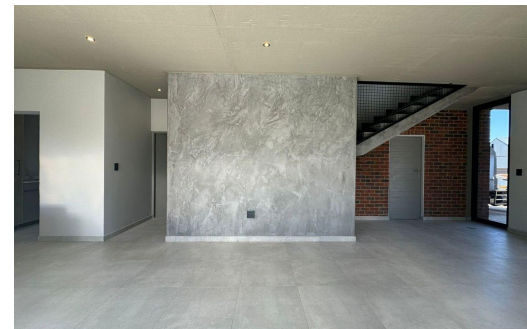

3

2.5

2

R19,900 pm

House To Let in De Land Estate

FLOOR SIZE	217m ²	GARAGES	2
LAND SIZE	315m ²	PARKINGS	-
BEDROOMS	3	FLATLETS	-
BATHROOMS	2.5	DOMESTIC ACCOM.	-
KITCHENS	1	PETS ALLOWED	Yes
LOUNGES	1		
DINING ROOMS	1		
STUDIES	1		