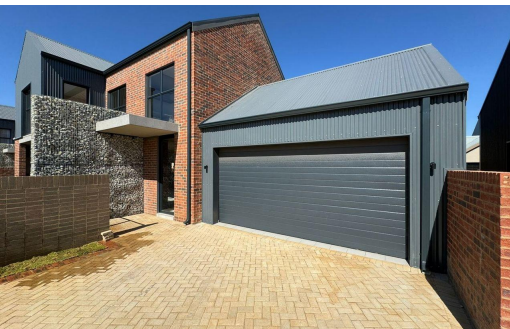

3

2.5

2

R19,900 pm

House To Let in De Land Estate

FLOOR SIZE	217m ²	GARAGES	2
LAND SIZE	315m ²	PARKINGS	-
BEDROOMS	3	FLATLETS	-
BATHROOMS	2.5	DOMESTIC ACCOM.	-
KITCHENS	1	PETS ALLOWED	Yes
LOUNGES	1		
DINING ROOMS	1		
STUDIES	1		