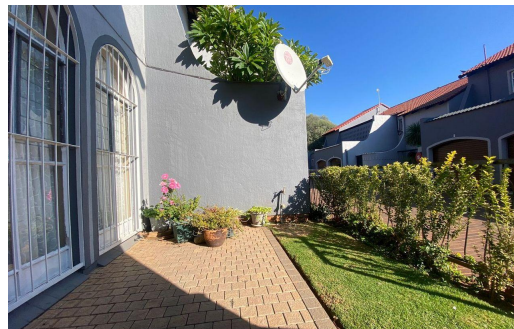

3

2

1

R699,000

Townhouse For Sale in Potchefstroom Central

FLOOR SIZE	112m ²	GARAGES	1
LAND SIZE	3,392m ²	PARKINGS	1
BEDROOMS	3	FLATLETS	-
BATHROOMS	2	DOMESTIC ACCOM.	-
KITCHENS	1	PETS ALLOWED	Yes
LOUNGES	1		
DINING ROOMS	-		
STUDIES	-		