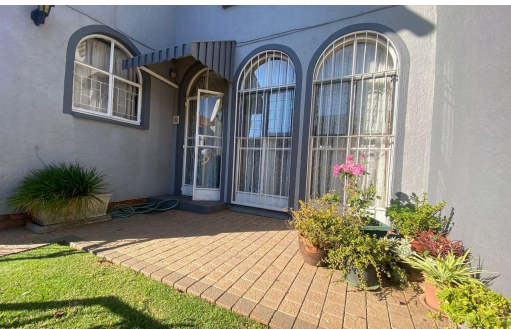

3

2

1

R699,000

Townhouse For Sale in Potchefstroom Central

FLOOR SIZE	112m ²	GARAGES	1
LAND SIZE	3,392m ²	PARKINGS	1
BEDROOMS	3	FLATLETS	-
BATHROOMS	2	DOMESTIC ACCOM.	-
KITCHENS	1	PETS ALLOWED	Yes
LOUNGES	1		
DINING ROOMS	-		
STUDIES	-		