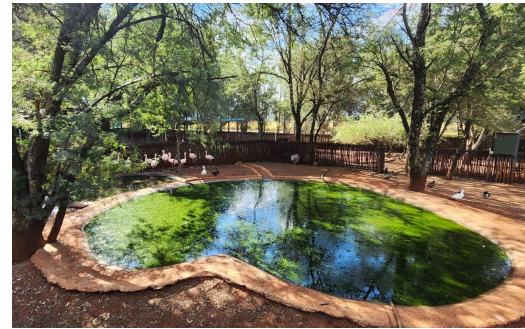

4

3.5

2

R10,500,000

Farm For Sale in Potchefstroom Rural

FLOOR SIZE	712m ²
LAND SIZE	8.60Ha
BEDROOMS	4
BATHROOMS	3.5
KITCHENS	1
LOUNGES	1
DINING ROOMS	1
STUDIES	1

GARAGES	2
PARKINGS	1
FLATLETS	1
DOMESTIC ACCOM.	3
POOL	Yes
PETS ALLOWED	Yes