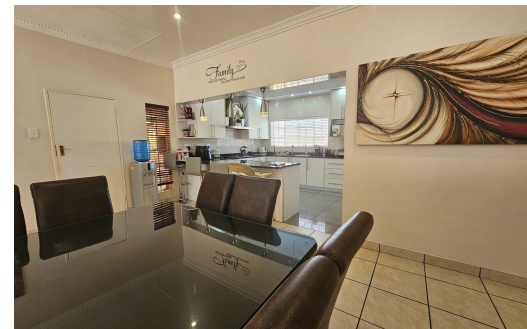

 3
 2
 2

R2,550,000

House For Sale in Baillie Park

LAND SIZE 907m²
BEDROOMS 3
BATHROOMS 2
KITCHENS 1
LOUNGES 1
DINING ROOMS 1
STUDIES -

GARAGES 2
PARKINGS 2
FLATLETS 1
DOMESTIC ACCOM. -
PETS ALLOWED Yes

Talitha Foit
 0794524090
 talitha@theoeiendomme.co.za