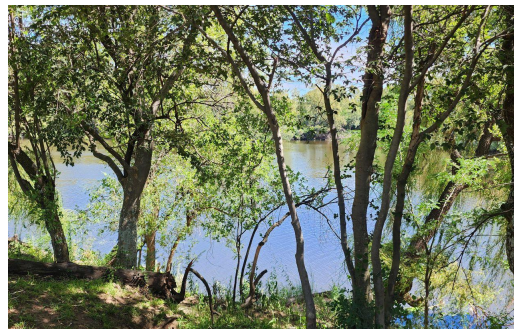

4

3

4

R11,000,000

Farm For Sale in Lindequesdrif

FLOOR SIZE	-	GARAGES	4
LAND SIZE	140Ha	PARKINGS	-
BEDROOMS	4	FLATLETS	1
BATHROOMS	3	DOMESTIC ACCOM.	-
KITCHENS	1	PETS ALLOWED	Yes
LOUNGES	1		
DINING ROOMS	1		
STUDIES	-		