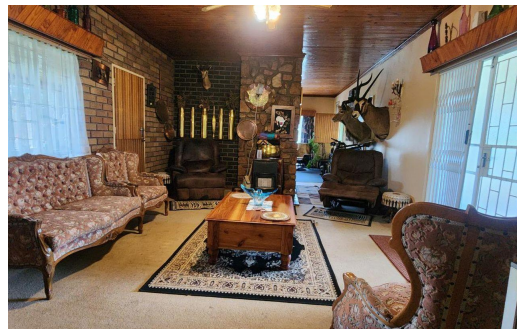

 4  
 2  
 2

**R12,900,000**

Small Holding For Sale in Baillie Park

<b>FLOOR SIZE</b>	-	<b>GARAGES</b>	2
<b>LAND SIZE</b>	15Ha	<b>PARKINGS</b>	1
<b>BEDROOMS</b>	4	<b>FLATLETS</b>	1
<b>BATHROOMS</b>	2	<b>DOMESTIC ACCOM.</b>	1
<b>KITCHENS</b>	1	<b>PETS ALLOWED</b>	Yes
<b>LOUNGES</b>	1		
<b>DINING ROOMS</b>	1		
<b>STUDIES</b>	1		