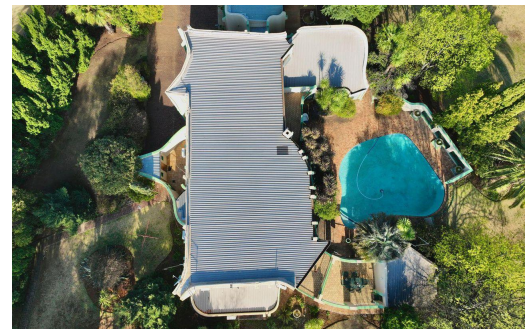

5

3.5

6

R15,750,000

Small Holding For Sale in Van Der Hoff Park

FLOOR SIZE	800m ²	GARAGES	6
LAND SIZE	1Ha	PARKINGS	-
BEDROOMS	5	FLATLETS	1
BATHROOMS	3.5	DOMESTIC ACCOM.	1
KITCHENS	1	POOL	Yes
LOUNGES	3	PETS ALLOWED	Yes
DINING ROOMS	1		
STUDIES	1		