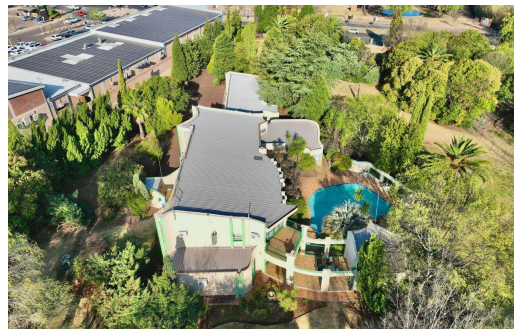

5

3.5

6

R15,750,000

Small Holding For Sale in Van Der Hoff Park

FLOOR SIZE	800m ²	GARAGES	6
LAND SIZE	1Ha	PARKINGS	-
BEDROOMS	5	FLATLETS	1
BATHROOMS	3.5	DOMESTIC ACCOM.	1
KITCHENS	1	POOL	Yes
LOUNGES	3	PETS ALLOWED	Yes
DINING ROOMS	1		
STUDIES	1		