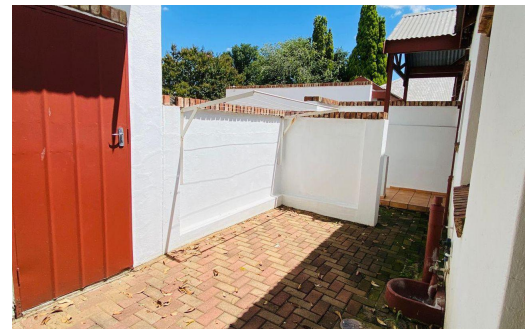

2
1
1

R7,950 pm

Townhouse To Let in Grimbeeck Park

FLOOR SIZE	-	GARAGES	1
LAND SIZE	-	PARKINGS	-
BEDROOMS	2	FLATLETS	-
BATHROOMS	1	DOMESTIC ACCOM.	1
KITCHENS	1	PETS ALLOWED	Yes
LOUNGES	1		
DINING ROOMS	-		
STUDIES	-		