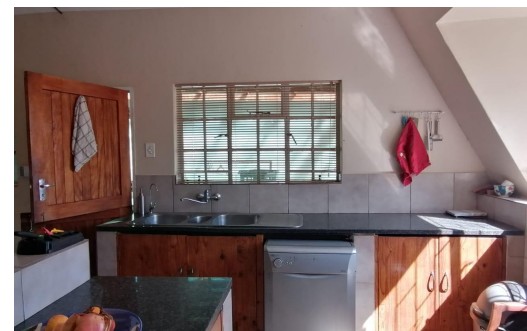

 12

 7

 8

R4,770,000

Farm For Sale in Klipdrift

FLOOR SIZE	283m ²	GARAGES	8
LAND SIZE	45Ha	PARKINGS	-
BEDROOMS	12	FLATLETS	3
BATHROOMS	7	DOMESTIC ACCOM.	-
KITCHENS	1		
LOUNGES	1		
DINING ROOMS	1		
STUDIES	1		