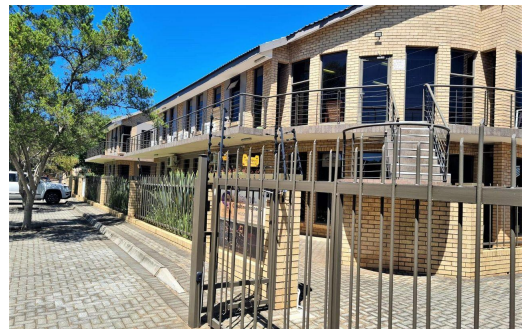

Car icon -
House with car icon 18

R5,900,000

503m² Office For Sale in Potchefstroom Central

LAND SIZE 1,141m²
FLOOR SIZE 503m²
ZONING Commercial

COVERED PARKINGS 18

Bertus Huisamen
082 771 0136
bertus@theoeiendomme.co.za