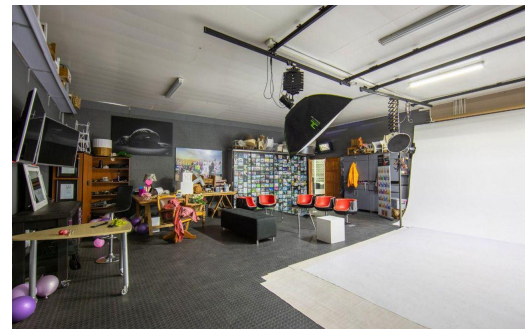

 9

R2,570,000

38m² Business For Sale in Potchefstroom Central

LAND SIZE 627m²
FLOOR SIZE 381m²
ZONING Commercial
SECURITY Yes
AIR CONDITIONING Yes

OPEN PARKINGS 9

Bertus Huisamen
082 771 0136
bertus@theoeiendomme.co.za