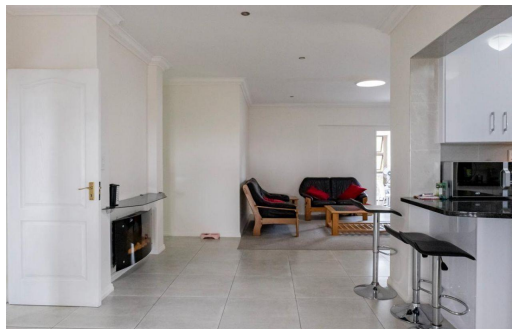

 3
 2
 1

R1,150,000

Apartment For Sale in Linksfield Ridge

FLOOR SIZE	187m ²	GARAGES	1
LAND SIZE	4,331m ²	PARKINGS	2
BEDROOMS	3	FLATLETS	-
BATHROOMS	2	DOMESTIC ACCOM.	-
KITCHENS	1	PETS ALLOWED	Yes
LOUNGES	1		
DINING ROOMS	1		
STUDIES	1		