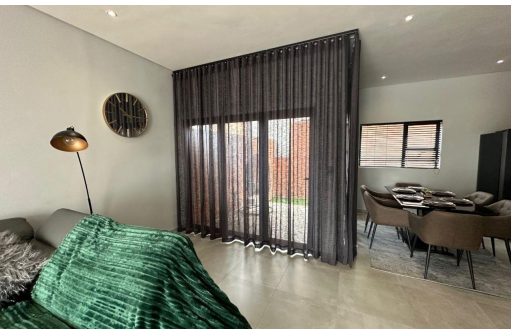

 3

 3

 2

R3,450,000

Cluster For Sale in Rivonia

FLOOR SIZE 230m²
LAND SIZE 4,300m²
BEDROOMS 3
BATHROOMS 3
KITCHENS 1
LOUNGES 1
DINING ROOMS 1
STUDIES 1

GARAGES 2
PARKINGS -
FLATLETS -
DOMESTIC ACCOM. -
POOL Yes
PETS ALLOWED Yes