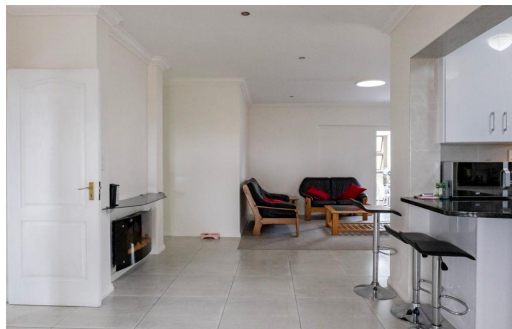

 3

 2

 1

R13,500 pm

Apartment To Let in Linksfield Ridge

FLOOR SIZE	187m ²
LAND SIZE	4,331m ²
BEDROOMS	3
BATHROOMS	2
KITCHENS	1
LOUNGES	1
DINING ROOMS	1
STUDIES	1

GARAGES	1
PARKINGS	1
FLATLETS	-
DOMESTIC ACCOM.	-
PETS ALLOWED	Yes