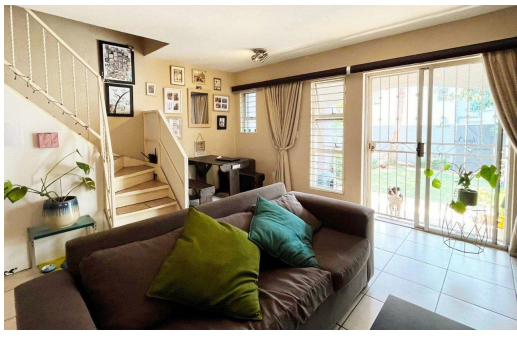

2
 2.5
 -

R850,000

Townhouse For Sale in Douglasdale

FLOOR SIZE	93m ²	GARAGES	-
LAND SIZE	-	PARKINGS	1
BEDROOMS	2	FLATLETS	-
BATHROOMS	2.5	DOMESTIC ACCOM.	-
KITCHENS	1	POOL	Yes
LOUNGES	1	PETS ALLOWED	Yes
DINING ROOMS	1		
STUDIES	-		