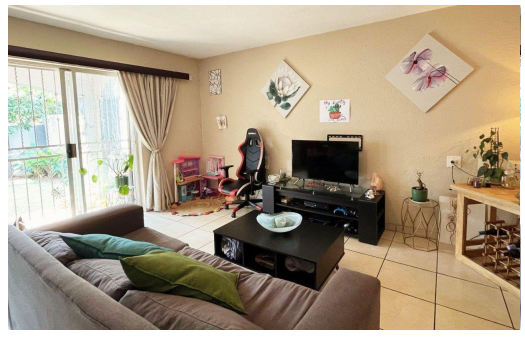

2
 2.5
 -

R850,000

Townhouse For Sale in Douglasdale

FLOOR SIZE	93m ²	GARAGES	-
LAND SIZE	-	PARKINGS	1
BEDROOMS	2	FLATLETS	-
BATHROOMS	2.5	DOMESTIC ACCOM.	-
KITCHENS	1	POOL	Yes
LOUNGES	1	PETS ALLOWED	Yes
DINING ROOMS	1		
STUDIES	-		