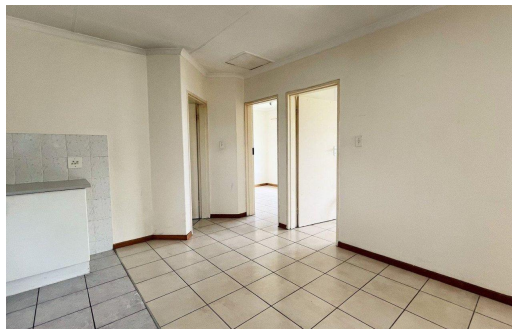

2

1

-

R530,000

Apartment For Sale in Boskruin

FLOOR SIZE	56m ²	GARAGES	-
LAND SIZE	-	PARKINGS	1
BEDROOMS	2	FLATLETS	-
BATHROOMS	1	DOMESTIC ACCOM.	-
KITCHENS	1	POOL	Yes
LOUNGES	1		
DINING ROOMS	1		
STUDIES	-		