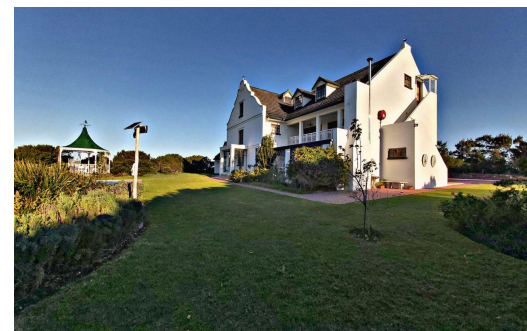

10
 12
 12

R13,910,000

Farm For Sale in Aalwyndal

FLOOR SIZE	1,358m ²
LAND SIZE	60,000m ²
BEDROOMS	10
BATHROOMS	12
KITCHENS	1
LOUNGES	1
DINING ROOMS	1
STUDIES	1

GARAGES	12
PARKINGS	12
FLATLETS	2
DOMESTIC ACCOM.	1
POOL	Yes
PETS ALLOWED	Yes