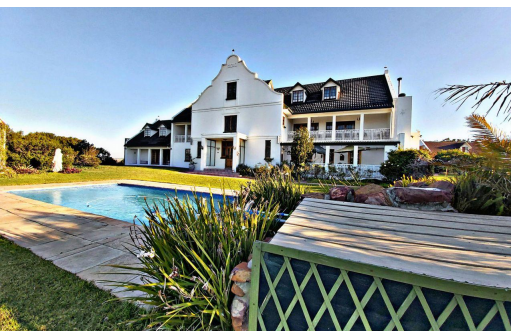

10
 12
 12

R13,910,000

Farm For Sale in Aalwyndal

FLOOR SIZE	1,358m ²
LAND SIZE	60,000m ²
BEDROOMS	10
BATHROOMS	12
KITCHENS	1
LOUNGES	1
DINING ROOMS	1
STUDIES	1

GARAGES	12
PARKINGS	12
FLATLETS	2
DOMESTIC ACCOM.	1
POOL	Yes
PETS ALLOWED	Yes