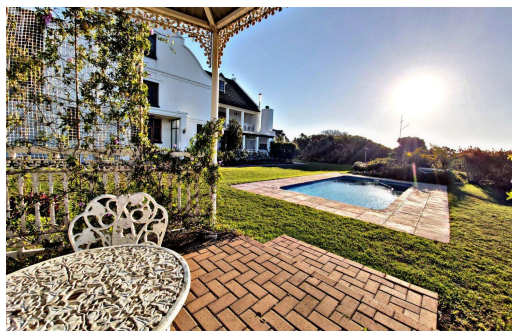

10
 12
 12

R13,910,000

Farm For Sale in Aalwyndal

FLOOR SIZE	1,358m ²
LAND SIZE	60,000m ²
BEDROOMS	10
BATHROOMS	12
KITCHENS	1
LOUNGES	1
DINING ROOMS	1
STUDIES	1

GARAGES	12
PARKINGS	12
FLATLETS	2
DOMESTIC ACCOM.	1
POOL	Yes
PETS ALLOWED	Yes