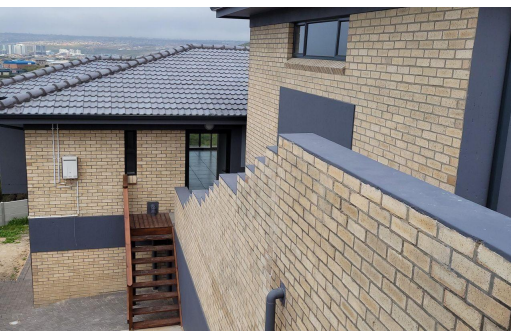

R3,290,000

House For Sale in Island View

FLOOR SIZE	224m²	GARAGES	2
LAND SIZE	435m²	PARKINGS	2
BEDROOMS	3	FLATLETS	-
BATHROOMS	3.5	DOMESTIC ACCOM.	-
KITCHENS	1	PETS ALLOWED	Yes
LOUNGES	1		
DINING ROOMS	-		
STUDIES	1		

RATES R1,500 pm (Estimated)
LEVY R50 pm

Charnelle Speelman
0648033813
charnelle@danabayproperty.co.za