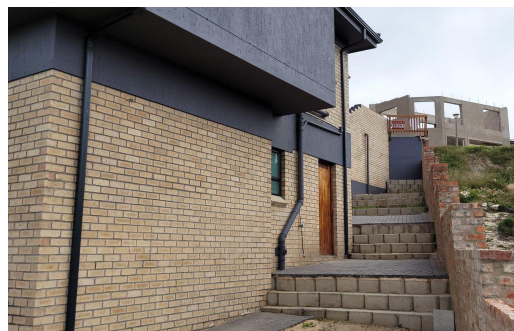

R3,290,000

House For Sale in Island View

FLOOR SIZE	224m²	GARAGES	2
LAND SIZE	435m²	PARKINGS	2
BEDROOMS	3	FLATLETS	-
BATHROOMS	3.5	DOMESTIC ACCOM.	-
KITCHENS	1	PETS ALLOWED	Yes
LOUNGES	1		
DINING ROOMS	-		
STUDIES	1		

RATES R1,500 pm (Estimated)
LEVY R50 pm

Charnelle Speelman
0648033813
charnelle@danabayproperty.co.za