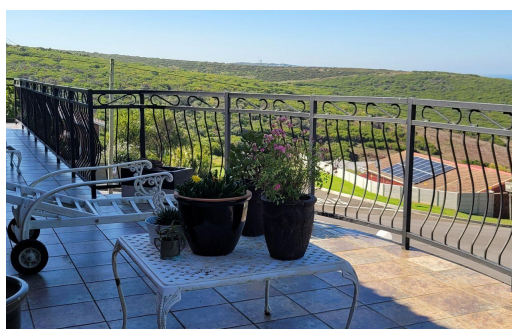

 3

 2

 2

R3,990,000

Duet For Sale in Dana Bay

FLOOR SIZE	250m ²	GARAGES	2
LAND SIZE	520m ²	PARKINGS	3
BEDROOMS	3	FLATLETS	1
BATHROOMS	2	DOMESTIC ACCOM.	-
KITCHENS	1	PETS ALLOWED	Yes
LOUNGES	1		
DINING ROOMS	1		
STUDIES	-		