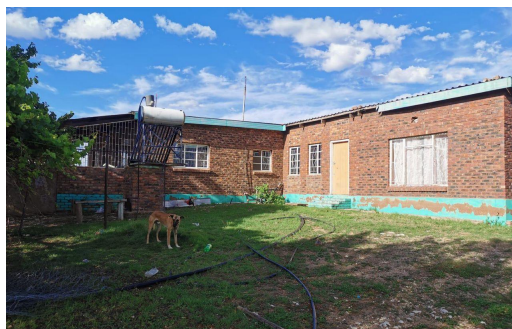

4

2

1

R1,300,000

Farm For Sale in Griekwastad Rural

FLOOR SIZE	-	GARAGES	1
LAND SIZE	428,266m ²	PARKINGS	-
BEDROOMS	4	FLATLETS	-
BATHROOMS	2	DOMESTIC ACCOM.	1
KITCHENS	1	PETS ALLOWED	Yes
LOUNGES	1		
DINING ROOMS	1		
STUDIES	-		