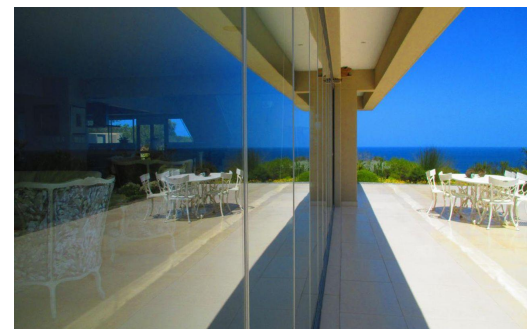

 3
 3
 2

R13,900,000

House For Sale in Moquini Coastal Estate

FLOOR SIZE	547m ²	GARAGES	2
LAND SIZE	3,570m ²	PARKINGS	-
BEDROOMS	3	FLATLETS	-
BATHROOMS	3	DOMESTIC ACCOM.	-
KITCHENS	1	POOL	Yes
LOUNGES	1	PETS ALLOWED	Yes
DINING ROOMS	1		
STUDIES	1		