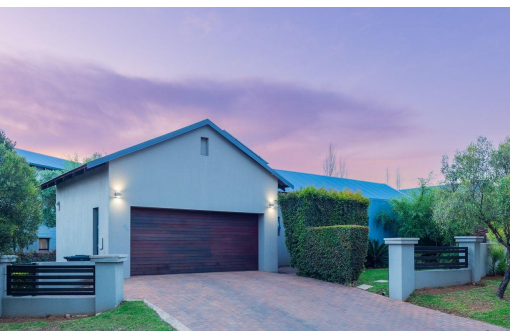

 3

 2.5

 2

**R3,750,000**

**Golf Estate For Sale in Copperleaf Estate**

<b>FLOOR SIZE</b>	235m <sup>2</sup>	<b>GARAGES</b>	2
<b>LAND SIZE</b>	801m <sup>2</sup>	<b>PARKINGS</b>	-
<b>BEDROOMS</b>	3	<b>FLATLETS</b>	-
<b>BATHROOMS</b>	2.5	<b>DOMESTIC ACCOM.</b>	-
<b>KITCHENS</b>	1	<b>PETS ALLOWED</b>	Yes
<b>LOUNGES</b>	1		
<b>DINING ROOMS</b>	1		
<b>STUDIES</b>	-		