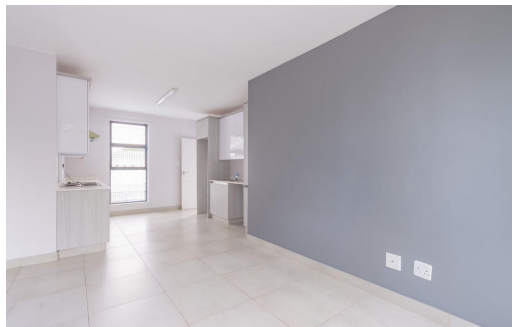

 2
 1
 -

R950,000

Apartment For Sale in Lyttelton Manor

FLOOR SIZE	58m ²	GARAGES	-
LAND SIZE	1,491m ²	PARKINGS	1
BEDROOMS	2	FLATLETS	-
BATHROOMS	1	DOMESTIC ACCOM.	-
KITCHENS	1		
LOUNGES	1		
DINING ROOMS	-		
STUDIES	-		