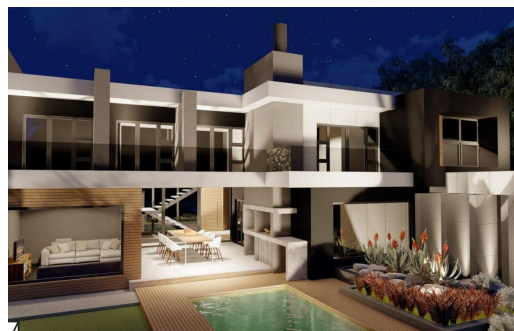

5

4

4

R7,500,000

House For Sale in Midstream Heights

FLOOR SIZE	425m ²	GARAGES	4
LAND SIZE	1,000m ²	PARKINGS	-
BEDROOMS	5	FLATLETS	-
BATHROOMS	4	DOMESTIC ACCOM.	1
KITCHENS	1	POOL	Yes
LOUNGES	1		
DINING ROOMS	1		
STUDIES	1		