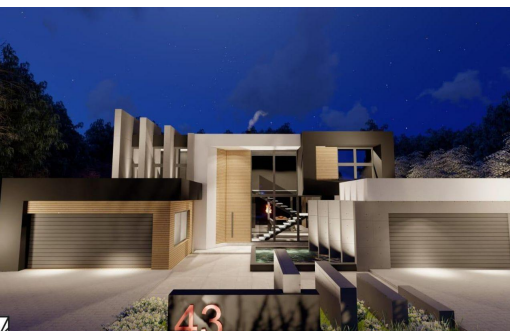

5

4

4

R7,500,000

House For Sale in Midstream Heights

FLOOR SIZE	425m ²	GARAGES	4
LAND SIZE	1,000m ²	PARKINGS	-
BEDROOMS	5	FLATLETS	-
BATHROOMS	4	DOMESTIC ACCOM.	1
KITCHENS	1	POOL	Yes
LOUNGES	1		
DINING ROOMS	1		
STUDIES	1		