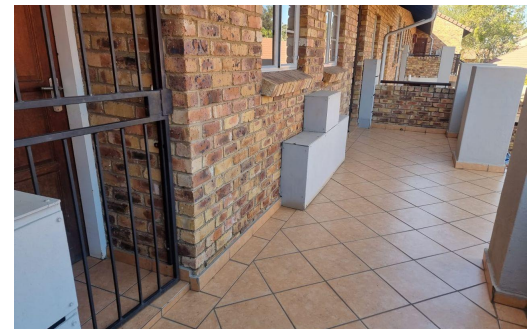

2

1

1

R670,000

Apartment For Sale in Pretoria North

LAND SIZE	10,000m ²	GARAGES	1
BEDROOMS	2	PARKINGS	1
BATHROOMS	1	FLATLETS	-
KITCHENS	1	DOMESTIC ACCOM.	-
LOUNGES	1	POOL	Yes
DINING ROOMS	1		
STUDIES	-		

RATES R460 pm (Estimated)
LEVY R1,650 pm