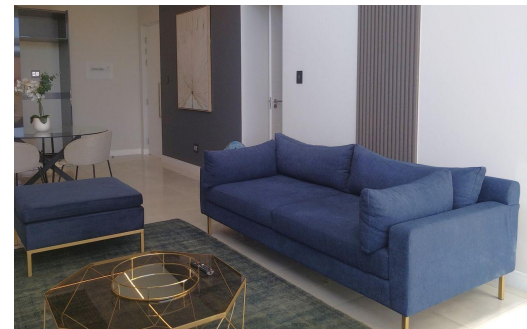

R35,000 pm

Apartment To Let in Houghton Estate

FLOOR SIZE	134m²	GARAGES	-
LAND SIZE	-	PARKINGS	1
BEDROOMS	2	FLATLETS	-
BATHROOMS	2	DOMESTIC ACCOM.	-
KITCHENS	1		
LOUNGES	1		
DINING ROOMS	-		
STUDIES	-		

Rotenda Maiwashe Ramudzuli
0608180871
rotenda@ptlgroup.co.za