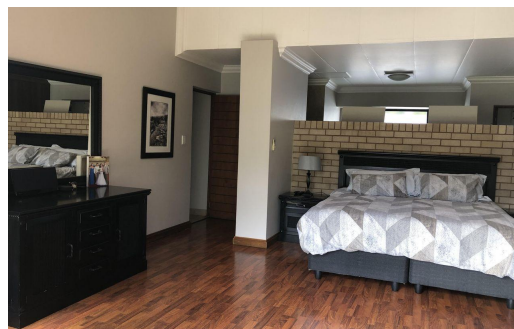

4

4.5

3

**R4,999,995**

Gated Estate For Sale in Midlands Estate

|                     |     |                        |     |
|---------------------|-----|------------------------|-----|
| <b>FLOOR SIZE</b>   | -   | <b>GARAGES</b>         | 3   |
| <b>LAND SIZE</b>    | -   | <b>PARKINGS</b>        | 4   |
| <b>BEDROOMS</b>     | 4   | <b>FLATLETS</b>        | -   |
| <b>BATHROOMS</b>    | 4.5 | <b>DOMESTIC ACCOM.</b> | 1   |
| <b>KITCHENS</b>     | -   | <b>POOL</b>            | Yes |
| <b>LOUNGES</b>      | 1   |                        |     |
| <b>DINING ROOMS</b> | 1   |                        |     |
| <b>STUDIES</b>      | 1   |                        |     |