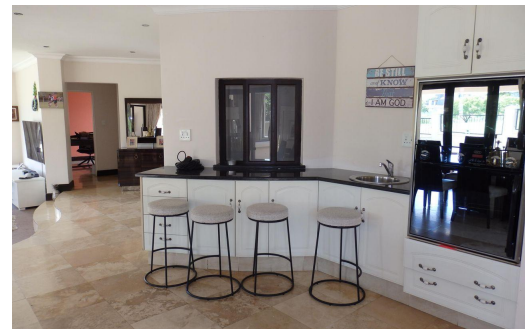

5

3

2

R4,600,000

House For Sale in Blue Valley Golf Estate

FLOOR SIZE 490m²
LAND SIZE 784m²
BEDROOMS 5
BATHROOMS 3
KITCHENS 1
LOUNGES 2
DINING ROOMS 1
STUDIES 1

GARAGES 2
PARKINGS -
FLATLETS -
DOMESTIC ACCOM. -
POOL Yes
PETS ALLOWED Yes