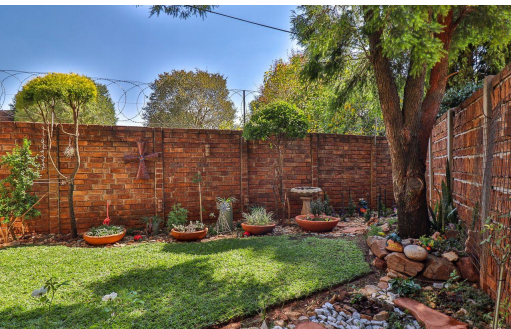

 2
 1
 -

R880,000

Duplex For Sale in Wierda Park

FLOOR SIZE	90m ²	GARAGES	-
BEDROOMS	2	PARKINGS	1
BATHROOMS	1	FLATLETS	-
KITCHENS	1	DOMESTIC ACCOM.	-
LOUNGES	1	PETS ALLOWED	Yes
DINING ROOMS	1		
STUDIES	-		