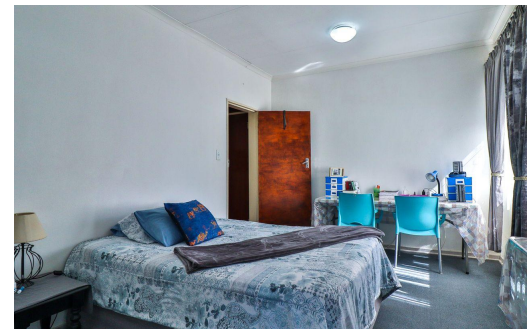

 2
 1
 -

R880,000

Duplex For Sale in Wierda Park

FLOOR SIZE	90m ²	GARAGES	-
BEDROOMS	2	PARKINGS	1
BATHROOMS	1	FLATLETS	-
KITCHENS	1	DOMESTIC ACCOM.	-
LOUNGES	1	PETS ALLOWED	Yes
DINING ROOMS	1		
STUDIES	-		