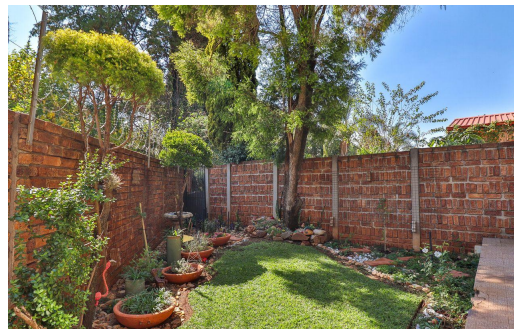

 2
 1
 -

R880,000

Duplex For Sale in Wierda Park

FLOOR SIZE	90m ²	GARAGES	-
BEDROOMS	2	PARKINGS	1
BATHROOMS	1	FLATLETS	-
KITCHENS	1	DOMESTIC ACCOM.	-
LOUNGES	1	PETS ALLOWED	Yes
DINING ROOMS	1		
STUDIES	-		